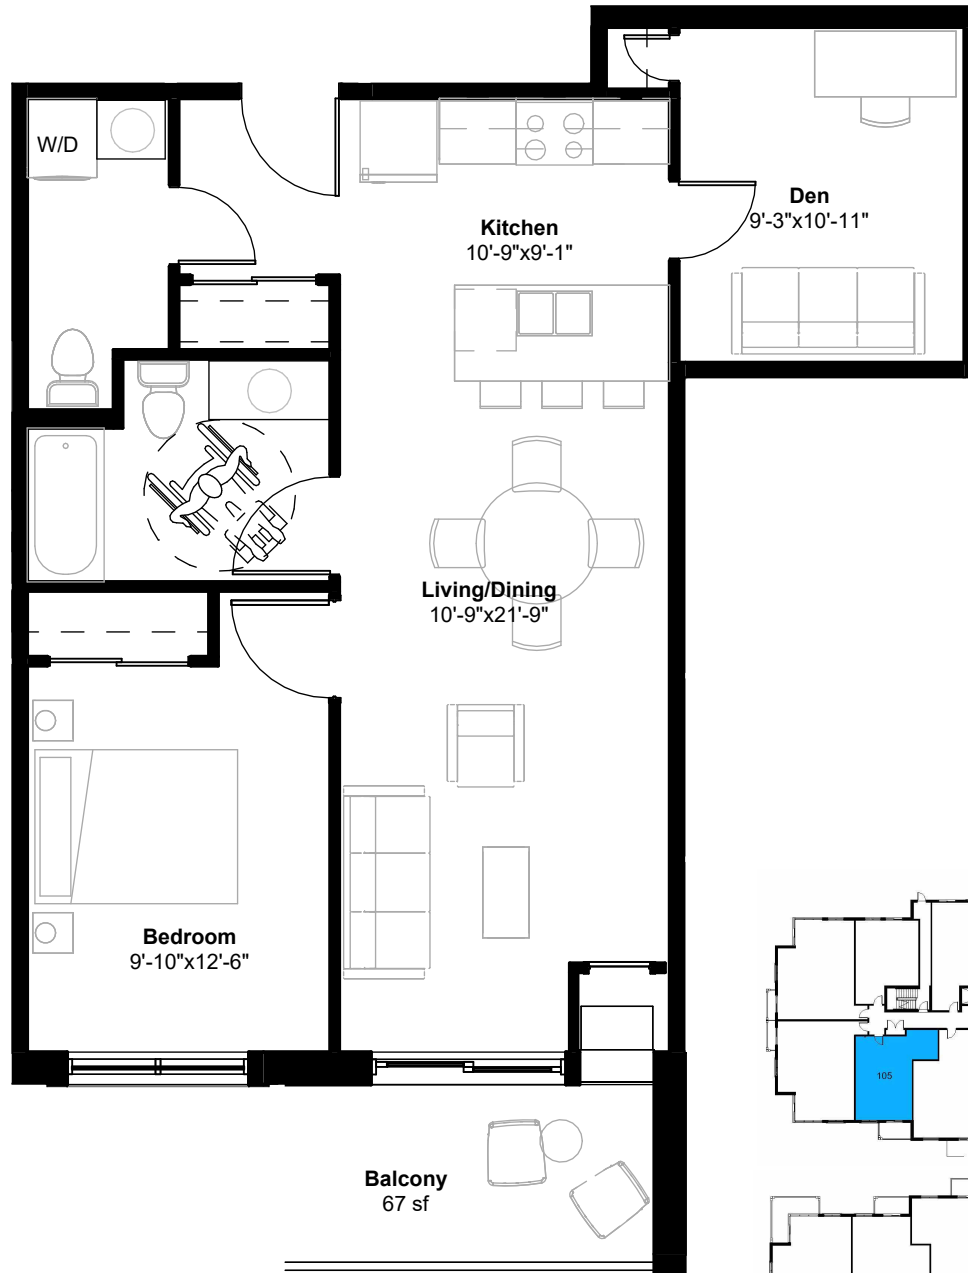

## TAYLOR

**1 BEDROOM + DEN**

Units 105, 205, 305,  
405

756 sf

1 Bedroom + Den

1.5 Bathroom

Accessible unit

All illustrations are artist's concepts. All plans and dimensions are approximated and subject to change without notice. Note that plans and room dimensions may vary according to elevation. E&O.E.